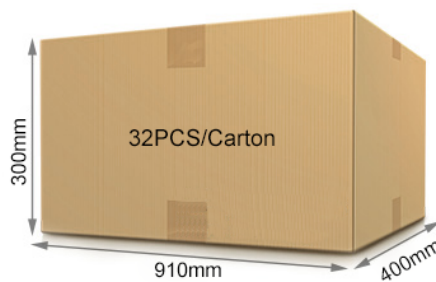

## Specifications:

- **Size:**  $\Phi 114 \times 45\text{mm}$  (6W/9W) ,  $\Phi 160 \times 60\text{mm}$  (12W)
- **Power Rating:** 6W/9W/12W
- **Input voltage:** AC100~240V
- **Color temperature:** 2700~6500K
- **Luminous Flux:** 500~550LM(6W) , 800~850LM(9W), 1000~1050LM(12W)
- **Working Temp:**  $-20^{\circ}\text{C} \sim 60^{\circ}\text{C}$
- **Beam angle:**  $120^{\circ}$
- **Lifetime:** 50000hours
- **CRI:** >80
- **N.W.:** 0.3kg(6W/9W) , 0.52kg(12W)
- **G.W.:** 0.34kg(6W/9W) , 0.6kg(12W)
- **Housings:** Aluminum+PC Cover
- **LED Quantity:** 1.5W RGB SMD5050 4pcs 0.5W SMD 3030 20pcs (6W)  
1.5W RGB SMD5050 4pcs 1W SMD 3030 20pcs (9W)  
1.5W RGB SMD5050 4pcs 1W SMD 3030 24pcs (12W)
- **Function:** functional white light, all shades of white, from warm to cold white color, dimmable via smart device only

### Auto-transfer

**Application:**

**Package information:**

Qty:6W/9W LED Downlight 1pcs  
 Size:65×133×138mm  
 G.W.:0.34Kg

Qty:76 pcs/carton  
 Size:910x400x300mm  
 G.W.:30Kg  
 (6W/9W)

Qty:12W LED Downlight 1pcs  
 Size:110×158×158mm  
 G.W.:0.6Kg

Qty:32 pcs/carton  
 Size:910x400x300mm  
 G.W.:23.5Kg  
 (12W)