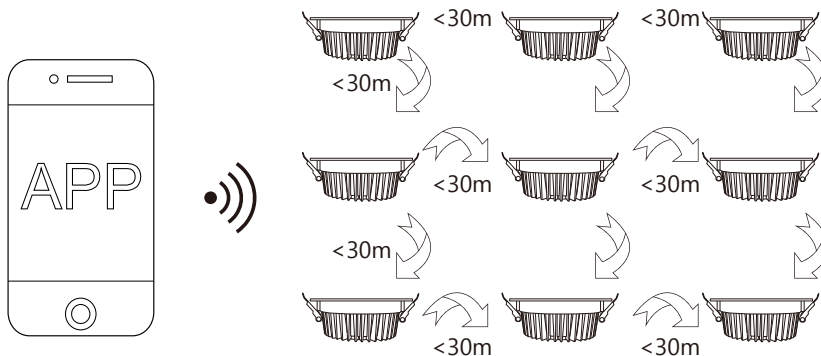

Auto-transfer