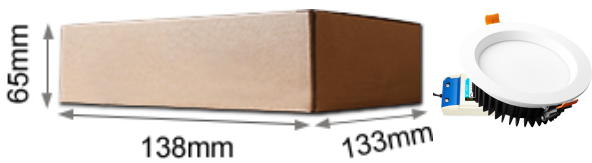

Package information:

Qty:6W/9W LED Downlight 1pcs
Size:65×133×138mm
G.W.:0.34Kg