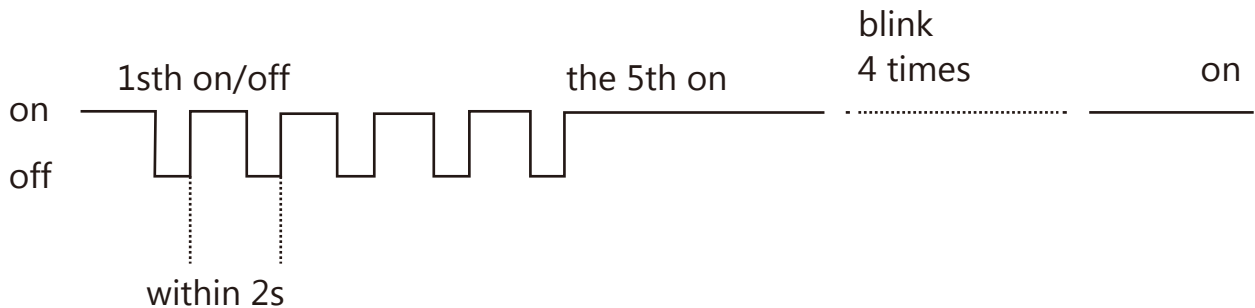

Installation:

1. Turn off the Power.
2. Plug in the bulb.
3. Now you can connect it with the gateway.

Connection with Gateway:

1. Start the device searching on the ZigBee Light Link Gateway, it could take some time. If the Gateway does not find the device, switch off/on the gateway and try again or make a reset.
2. Switch on the bulb, please switch off/on the bulb 2-3 times while searching.
3. The Gateway found your device and you can assign it to the different rooms/zones/groups.
4. Now you can use the device.

Reset:

1. Switch on your device.
2. Now switch off and on within 2 seconds.
3. Repeat off/on four times.
4. Reset is done when the device is switched on in the fifth time and the light stays on after blinking 4 times.