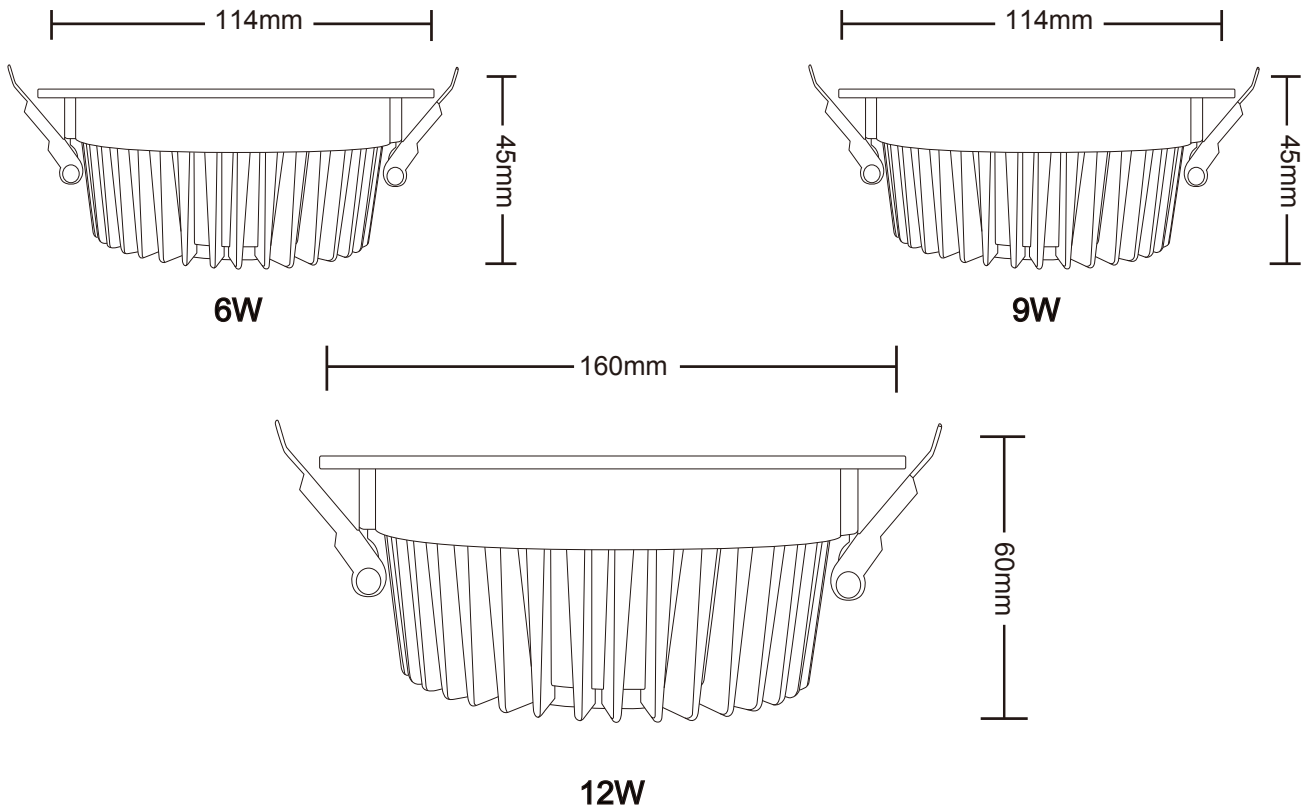

## DIMENSIONS:

## Specifications:

- **Size:**  $\Phi 114 \times 45\text{mm}$  (6W/9W) ,  $\Phi 160 \times 60\text{mm}$  (12W)
- **Power Rating:** 6W/9W/12W
- **Input voltage:** AC100~240V
- **Color temperature:** 2700~6500K
- **Luminous Flux:** 500~550LM(6W) , 800~850LM(9W), 1000~1050LM(12W)
- **Working Temp:**  $-20^{\circ}\text{C} \sim 60^{\circ}\text{C}$
- **Beam angle:**  $120^{\circ}$
- **Lifetime:** 50000hours
- **CRI:** >80
- **N.W.:** 0.3kg(6W/9W) , 0.52kg(12W)
- **G.W.:** 0.34kg(6W/9W) , 0.6kg(12W)
- **Housings:** Aluminum+PC Cover
- **LED Quantity:** 1.5W RGB SMD5050 4pcs 0.5W SMD 3030 20pcs (6W)  
1.5W RGB SMD5050 4pcs 1W SMD 3030 20pcs (9W)  
1.5W RGB SMD5050 4pcs 1W SMD 3030 24pcs (12W)
- **Function:** functional white light, all shades of white, from warm to cold white color, dimmable via smart device only

### Auto-transfer

**Application:**

**Package information:**

Qty:6W/9W LED Downlight 1pcs  
 Size:65×133×138mm  
 G.W.:0.34Kg

Qty:76 pcs/carton  
 Size:910x400x300mm  
 G.W.:30Kg  
 (6W/9W)

Qty:12W LED Downlight 1pcs  
 Size:110×158×158mm  
 G.W.:0.6Kg

Qty:32 pcs/carton  
 Size:910x400x300mm  
 G.W.:23.5Kg  
 (12W)