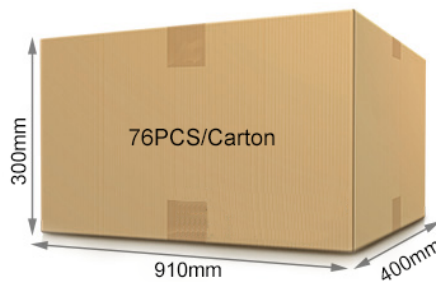

## Specifications:

- **Size:**  $\Phi 114 \times 45\text{mm}$  (6W/9W) ,  $\Phi 160 \times 60\text{mm}$  (12W)
- **Power Rating:** 6W/9W/12W
- **Input voltage:** AC100~240V
- **Color temperature:** 2700~6500K
- **Luminous Flux:** 500~550LM(6W) , 800~850LM(9W), 1000~1050LM(12W)
- **Working Temp:**  $-20^{\circ}\text{C} \sim 60^{\circ}\text{C}$
- **Beam angle:**  $120^{\circ}$
- **Lifetime:** 50000hours
- **CRI:** >80
- **N.W.:** 0.3kg(6W/9W) , 0.52kg(12W)
- **G.W.:** 0.34kg(6W/9W) , 0.6kg(12W)
- **Housings:** Aluminum+PC Cover
- **LED Quantity:** 1.5W RGB SMD5050 4pcs 0.5W SMD 3030 20pcs (6W)  
1.5W RGB SMD5050 4pcs 1W SMD 3030 20pcs (9W)  
1.5W RGB SMD5050 4pcs 1W SMD 3030 24pcs (12W)
- **Function:** functional white light, all shades of white, from warm to cold white color, dimmable via smart device only

### Auto-transfer

**Application:**

**Package information:**

Qty:6W/9W LED Downlight 1pcs  
 Size:65×133×138mm  
 G.W.:0.34Kg

Qty:76 pcs/carton  
 Size:910x400x300mm  
 G.W.:30Kg  
 (6W/9W)

Qty:12W LED Downlight 1pcs  
 Size:110×158×158mm  
 G.W.:0.6Kg

Qty:32 pcs/carton  
 Size:910x400x300mm  
 G.W.:23.5Kg  
 (12W)