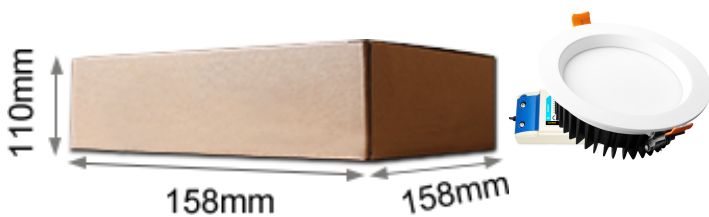

## Specifications:

- **Size:**  $\Phi 114 \times 45\text{mm}$  (6W/9W) ,  $\Phi 160 \times 60\text{mm}$  (12W)
- **Power Rating:** 6W/9W/12W
- **Input voltage:** AC100~240V
- **Color temperature:** 2700~6500K
- **Luminous Flux:** 500~550LM(6W) , 800~850LM(9W), 1000~1050LM(12W)
- **Working Temp:**  $-20^{\circ}\text{C} \sim 60^{\circ}\text{C}$
- **Beam angle:**  $120^{\circ}$
- **Lifetime:** 50000hours
- **CRI:** >80
- **N.W.:** 0.3kg(6W/9W) , 0.52kg(12W)
- **G.W.:** 0.34kg(6W/9W) , 0.6kg(12W)
- **Housings:** Aluminum+PC Cover
- **LED Quantity:** 1.5W RGB SMD5050 4pcs 0.5W SMD 3030 20pcs (6W)  
1.5W RGB SMD5050 4pcs 1W SMD 3030 20pcs (9W)  
1.5W RGB SMD5050 4pcs 1W SMD 3030 24pcs (12W)
- **Function:** functional white light, all shades of white, from warm to cold white color, dimmable via smart device only

### Auto-transfer

**Application:**

**Package information:**

Qty:6W/9W LED Downlight 1pcs  
 Size:65×133×138mm  
 G.W.:0.34Kg

Qty:76 pcs/carton  
 Size:910x400x300mm  
 G.W.:30Kg  
 (6W/9W)

Qty:12W LED Downlight 1pcs  
 Size:110×158×158mm  
 G.W.:0.6Kg